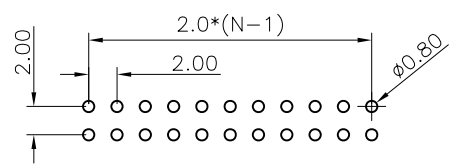

REV.	DESCRIPTION	DRAWN	CHECKED	APPROVED
A	NEW RELEASE	LJH 04/27/05'		

NOTES:

- MATERIAL
 - INSULATOR:THERMOPLASTIC(UL 94V-0).
 - CONTACT: COPPER ALLOY.
- SPECIFICATION
 - TEMPERATURE:-40°C~+105°C.
 - CONTACT RESISTANCE:20mΩ max.(initial).
 - INSULATION RESISTANCE:1000MΩ min.
 - DIELECTRIC WITHSTANDING VOLTAGE:AC 500V PER MINUTE.

- PART NUMBER: DS1014
- PRODUCT NUMBER CODE:

Tel: 86-574-63508787
 Fax: 86-574-63510817

GENERAL TOLERANCE	ANGLE TOLERANCE	PROJECTION	UNIT	TITLE	BOX HEADER PITCH 2.00mm
X. ±0.60	X. ±5°	mm	mm		
.X ±0.38	.X ±3°			SHEET SIZE	A4
.XX ±0.25	.XX ±2°			SERIES	DS1014 SERIES
DRAWING TYPE	CUSTOMER	晨翔电子有限公司 CONNFLY CONNFLY ELECTRONIC CO. LTD			
SCALE	1:1				
DRAWING NO.	C-DS1014-XXXX				

REV.	DESCRIPTION	DRAWN	CHECKED	APPROVED
A	NEW RELEASE	YCH 09/11/23'	~	

NOTES:

- MATERIAL
 - INSULATOR: THERMOPLASTIC (UL 94V-0).
 - CONTACT: COPPER ALLOY.
- SPECIFICATION
 - TEMPERATURE: -40°C ~ +105°C.
 - CONTACT RESISTANCE: 20mΩ max. (initial).
 - INSULATION RESISTANCE: 1000MΩ min.
 - DIELECTRIC WITHSTANDING VOLTAGE: AC 500V PER MINUTE.
- PART NUMBER: DS1014
- PRODUCT NUMBER CODE:

GENERAL TOLERANCE	ANGLE TOLERANCE	PROJECTION	TITLE
X. ±0.60	X. ±5°	UNITS mm	BOX HEADER PITCH 2.00mm SMT TYPE
.X ±0.38	.X ±3°	SHEET SIZE A4	SERIES DS1014 SERIES
.XX ±0.25	.XX ±2°		
DRAWING TYPE	CUSTOMER		
SCALE	1:1	SHEET	1 OF 1
DRAWING NO.	C-DS1014-XMXXXX		