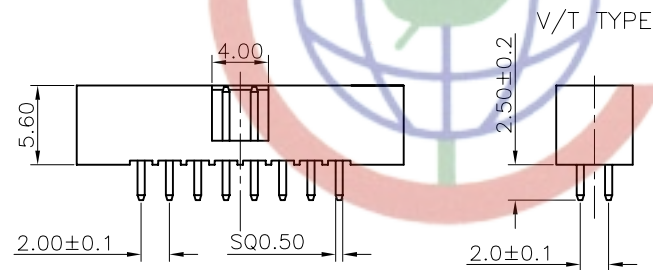

REV.	DESCRIPTION	DRAWN	CHECKED	APPROVED
A	NEW RELEASE	LJH 04/27/05'		

NOTES:

- MATERIAL
 - INSULATOR:THERMOPLASTIC(UL 94V-0).
 - CONTACT: COPPER ALLOY.
- SPECIFICATION
 - TEMPERATURE:-40°C~+105°C.
 - CONTACT RESISTANCE:20mΩ max.(initial).
 - INSULATION RESISTANCE:1000MΩ min.
 - DIELECTRIC WITHSTANDING VOLTAGE:AC 500V PER MINUTE.

- PART NUMBER: DS1014
- PRODUCT NUMBER CODE:

Tel: 86-574-63508787
 Fax: 86-574-63510817

GENERAL TOLERANCE	ANGLE TOLERANCE	PROJECTION	UNIT	TITLE	BOX HEADER PITCH 2.00mm
X. ±0.60	X. ±5°	mm	mm		
.X ±0.38	.X ±3°			SHEET SIZE	A4
.XX ±0.25	.XX ±2°			SERIES	DS1014 SERIES
DRAWING TYPE	CUSTOMER	晨翔电子有限公司 CONNFLY CONNFLY ELECTRONIC CO. LTD			
SCALE	1:1				
DRAWING NO.	C-DS1014-XXXX				

REV.	DESCRIPTION	DRAWN	CHECKED	APPROVED
A	NEW RELEASE	YCH 09/11/23'	~	

NOTES:

- MATERIAL
 - INSULATOR: THERMOPLASTIC (UL 94V-0).
 - CONTACT: COPPER ALLOY.
- SPECIFICATION
 - TEMPERATURE: -40°C ~ +105°C.
 - CONTACT RESISTANCE: 20mΩ max. (initial).
 - INSULATION RESISTANCE: 1000MΩ min.
 - DIELECTRIC WITHSTANDING VOLTAGE: AC 500V PER MINUTE.
- PART NUMBER: DS1014
- PRODUCT NUMBER CODE:

DS1014- X X X X X X

 - PACKING TYPE: T: TRAY, R: TAPE ON REEL, B: TUBE
 - PICK UP SUPPORT: S: W/ PICK UP, X: W/O PICK UP
 - HOUSING COLOR: B: BLACK, W: WHITE, L: BLUE, A: GRAY
 - CONTACT PLATING: F1: FULL GOLD FLASH
 - MOUNTING TYPE: M: SMT TYPE
 - No. OF CONTACTS: 08 10 12 14 16 20 26, 30 34 40 50 60 64
 - SERIES No.: DS1014