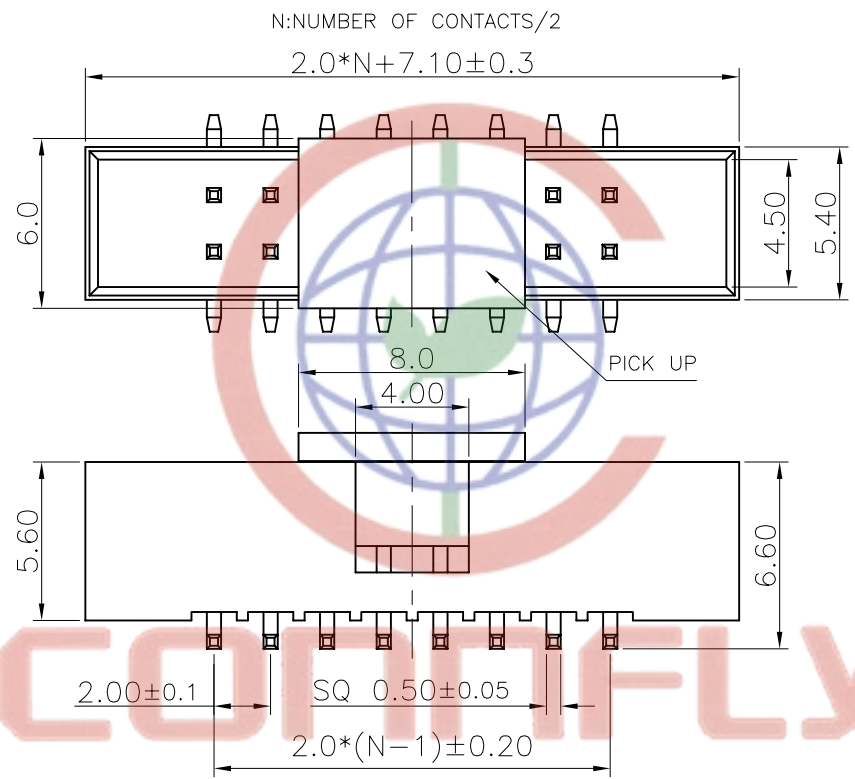

REV.	DESCRIPTION	DRAWN	CHECKED	APPROVED
A	NEW RELEASE	YCH 09/11/23'	~	

NOTES:

1. MATERIAL
   1. INSULATOR: THERMOPLASTIC (UL 94V-0).
   2. CONTACT: COPPER ALLOY.
2. SPECIFICATION
   1. TEMPERATURE: -40°C ~ +105°C.
   2. CONTACT RESISTANCE: 20mΩ max. (initial).
   3. INSULATION RESISTANCE: 1000MΩ min.
   4. DIELECTRIC WITHSTANDING VOLTAGE: AC 500V PER MINUTE.
3. PART NUMBER: DS1014
4. PRODUCT NUMBER CODE:

   DS1014- X X X X X X

   - PACKING TYPE: T: TRAY, R: TAPE ON REEL, B: TUBE
   - PICK UP SUPPORT: S: W/ PICK UP, X: W/O PICK UP
   - HOUSING COLOR: B: BLACK, W: WHITE, L: BLUE, A: GRAY
   - CONTACT PLATING: F1: FULL GOLD FLASH
   - MOUNTING TYPE: M: SMT TYPE
   - No. OF CONTACTS: 08 10 12 14 16 20 26, 30 34 40 50 60 64
   - SERIES No.: DS1014