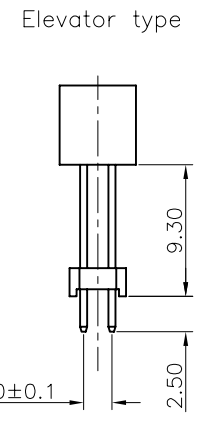

REV.	DESCRIPTION	DRAWN	CHECKED	APPROVED
A	NEW RELEASE	LJH 04/27/05'		

NOTES:

- MATERIAL
 - INSULATOR:THERMOPLASTIC(UL 94V-0).
 - CONTACT: COPPER ALLOY.
- SPECIFICATION
 - TEMPERATURE:-40°C~+105°C.
 - CONTACT RESISTANCE:20mΩ max.(initial).
 - INSULATION RESISTANCE:1000MΩ min.
 - DIELECTRIC WITHSTANDING VOLTAGE:AC 500V PER MINUTE.

- PART NUMBER: DS1014
- PRODUCT NUMBER CODE:

Tel: 86-574-63508787
 Fax: 86-574-63510817

GENERAL TOLERANCE	ANGLE TOLERANCE	PROJECTION	UNIT	TITLE	BOX HEADER PITCH 2.00mm
X. ±0.60	X. ±5°	mm	mm		
.X ±0.38	.X ±3°			SHEET SIZE	A4
.XX ±0.25	.XX ±2°			SERIES	DS1014 SERIES
DRAWING TYPE	CUSTOMER	晨翔电子有限公司 CONNFLY CONNFLY ELECTRONIC CO. LTD			
SCALE	1:1				
DRAWING NO.	C-DS1014-XXXX				

REV.	DESCRIPTION	DRAWN	CHECKED	APPROVED
A	NEW RELEASE	YCH 09/11/23'	~	

NOTES:

- MATERIAL
 - INSULATOR: THERMOPLASTIC (UL 94V-0).
 - CONTACT: COPPER ALLOY.
- SPECIFICATION
 - TEMPERATURE: -40°C ~ +105°C.
 - CONTACT RESISTANCE: 20mΩ max. (initial).
 - INSULATION RESISTANCE: 1000MΩ min.
 - DIELECTRIC WITHSTANDING VOLTAGE: AC 500V PER MINUTE.
- PART NUMBER: DS1014
- PRODUCT NUMBER CODE:

GENERAL TOLERANCE	ANGLE TOLERANCE	PROJECTION	TITLE
X. ±0.60	X. ±5°	UNITS mm	BOX HEADER PITCH 2.00mm SMT TYPE
.X ±0.38	.X ±3°	SHEET SIZE A4	SERIES DS1014 SERIES
.XX ±0.25	.XX ±2°		
DRAWING TYPE	CUSTOMER		
SCALE	1:1	SHEET	1 OF 1
DRAWING NO.	C-DS1014-XMXXXX		