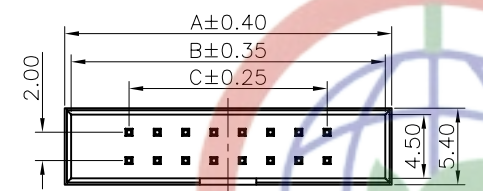

REV.	DESCRIPTION	DRAWN	CHECKED	APPROVED
A	NEW RELEASE	LJH 04/27/05'		

NOTES:

- MATERIAL
 - INSULATOR:THERMOPLASTIC(UL 94V-0).
 - CONTACT: COPPER ALLOY.
- SPECIFICATION
 - TEMPERATURE:-40°C~+105°C.
 - CONTACT RESISTANCE:20mΩ max.(initial).
 - INSULATION RESISTANCE:1000MΩ min.
 - DIELECTRIC WITHSTANDING VOLTAGE:AC 500V PER MINUTE.

- PART NUMBER: DS1014
- PRODUCT NUMBER CODE:

Tel: 86-574-63508787
 Fax: 86-574-63510817

GENERAL TOLERANCE	ANGLE TOLERANCE	PROJECTION	UNIT	TITLE	BOX HEADER PITCH 2.00mm
X. ±0.60	X. ±5°	mm	mm		
.X ±0.38	.X ±3°			SHEET SIZE	A4
.XX ±0.25	.XX ±2°			SERIES	DS1014 SERIES
DRAWING TYPE	CUSTOMER	晨翔电子有限公司 CONNFLY CONNFLY ELECTRONIC CO. LTD			
SCALE	1:1				
DRAWING NO.	C-DS1014-XXXX				

REV.	DESCRIPTION	DRAWN	CHECKED	APPROVED
A	NEW RELEASE	YCH 09/11/23'	~	

NOTES:

- MATERIAL
 - INSULATOR: THERMOPLASTIC (UL 94V-0).
 - CONTACT: COPPER ALLOY.
- SPECIFICATION
 - TEMPERATURE: -40°C ~ +105°C.
 - CONTACT RESISTANCE: 20mΩ max. (initial).
 - INSULATION RESISTANCE: 1000MΩ min.
 - DIELECTRIC WITHSTANDING VOLTAGE: AC 500V PER MINUTE.
- PART NUMBER: DS1014
- PRODUCT NUMBER CODE:

GENERAL TOLERANCE	ANGLE TOLERANCE	PROJECTION	TITLE
X. ±0.60	X. ±5°	UNITS mm	BOX HEADER PITCH 2.00mm SMT TYPE
.X ±0.38	.X ±3°	SHEET SIZE A4	SERIES DS1014 SERIES
.XX ±0.25	.XX ±2°		
DRAWING TYPE	CUSTOMER		
SCALE	1:1	SHEET	1 OF 1
DRAWING NO.	C-DS1014-XMXXXX		