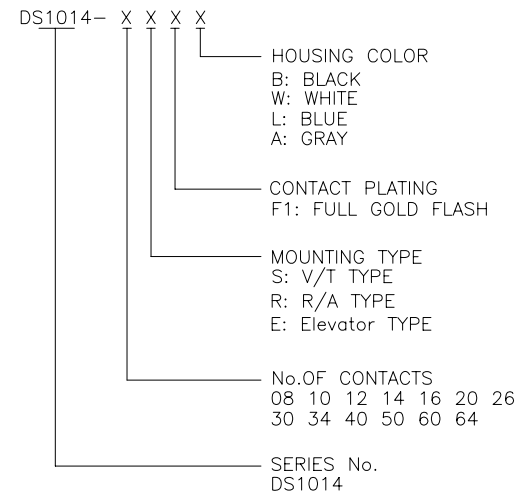

REV.	DESCRIPTION	DRAWN	CHECKED	APPROVED
A	NEW RELEASE	LJH 04/27/05'		

NOTES:

- MATERIAL
 - INSULATOR:THERMOPLASTIC(UL 94V-0).
 - CONTACT: COPPER ALLOY.
- SPECIFICATION
 - TEMPERATURE:-40°C~+105°C.
 - CONTACT RESISTANCE:20mΩ max.(initial).
 - INSULATION RESISTANCE:1000MΩ min.
 - DIELECTRIC WITHSTANDING VOLTAGE:AC 500V PER MINUTE.

- PART NUMBER: DS1014
- PRODUCT NUMBER CODE:

Tel: 86-574-63508787
 Fax: 86-574-63510817

GENERAL TOLERANCE	ANGLE TOLERANCE	PROJECTION	UNIT	TITLE	BOX HEADER PITCH 2.00mm
X. ±0.60	X. ±5°	mm	mm		
.X ±0.38	.X ±3°			SHEET SIZE	A4
.XX ±0.25	.XX ±2°			SERIES	DS1014 SERIES
DRAWING TYPE	CUSTOMER	晨翔电子有限公司 CONNFLY CONNFLY ELECTRONIC CO. LTD			
SCALE	1:1				
DRAWING NO.	C-DS1014-XXXX				

DS1014- X X X X X X

 - PACKING TYPE: T: TRAY, R: TAPE ON REEL, B: TUBE
 - PICK UP SUPPORT: S: W/ PICK UP, X: W/O PICK UP
 - HOUSING COLOR: B: BLACK, W: WHITE, L: BLUE, A: GRAY
 - CONTACT PLATING: F1: FULL GOLD FLASH
 - MOUNTING TYPE: M: SMT TYPE
 - No. OF CONTACTS: 08 10 12 14 16 20 26, 30 34 40 50 60 64
 - SERIES No.: DS1014

GENERAL TOLERANCE	ANGLE TOLERANCE	PROJECTION	TITLE
X. ±0.60	X. ±5°	UNITS mm	BOX HEADER PITCH 2.00mm SMT TYPE
.X ±0.38	.X ±3°	SHEET SIZE A4	SERIES DS1014 SERIES
.XX ±0.25	.XX ±2°		
DRAWING TYPE	CUSTOMER		
SCALE	1:1	SHEET	1 OF 1
DRAWING NO.	C-DS1014-XMXXXX		