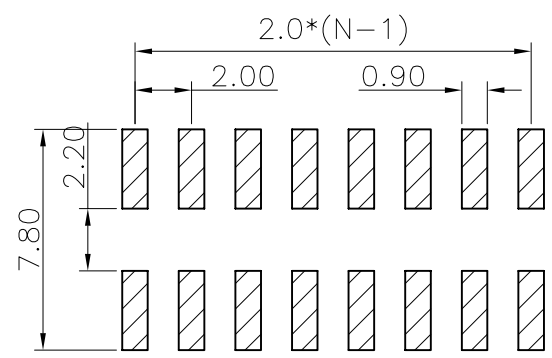

REV.	DESCRIPTION	DRAWN	CHECKED	APPROVED
A	NEW RELEASE	YCH 09/11/23'	~	

NOTES:

- MATERIAL
 - INSULATOR: THERMOPLASTIC (UL 94V-0).
 - CONTACT: COPPER ALLOY.
- SPECIFICATION
 - TEMPERATURE: -40°C ~ +105°C.
 - CONTACT RESISTANCE: 20mΩ max. (initial).
 - INSULATION RESISTANCE: 1000MΩ min.
 - DIELECTRIC WITHSTANDING VOLTAGE: AC 500V PER MINUTE.
- PART NUMBER: DS1014
- PRODUCT NUMBER CODE:

DS1014- X X X X X X

 - PACKING TYPE: T: TRAY, R: TAPE ON REEL, B: TUBE
 - PICK UP SUPPORT: S: W/ PICK UP, X: W/O PICK UP
 - HOUSING COLOR: B: BLACK, W: WHITE, L: BLUE, A: GRAY
 - CONTACT PLATING: F1: FULL GOLD FLASH
 - MOUNTING TYPE: M: SMT TYPE
 - No. OF CONTACTS: 08 10 12 14 16 20 26, 30 34 40 50 60 64
 - SERIES No.: DS1014

GENERAL TOLERANCE	ANGLE TOLERANCE	PROJECTION	TITLE
X. ±0.60	X. ±5°	UNITS mm	BOX HEADER PITCH 2.00mm SMT TYPE
.X ±0.38	.X ±3°	SHEET SIZE A4	SERIES DS1014 SERIES
.XX ±0.25	.XX ±2°		
DRAWING TYPE	CUSTOMER		
SCALE	1:1	SHEET	1 OF 1
DRAWING NO.	C-DS1014-XMXXXX		