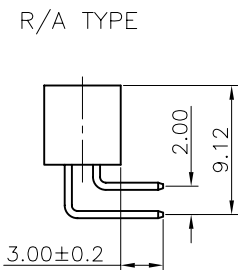

REV.	DESCRIPTION	DRAWN	CHECKED	APPROVED
A	NEW RELEASE	LJH 04/27/05'		

NOTES:

- MATERIAL
 - INSULATOR:THERMOPLASTIC(UL 94V-0).
 - CONTACT: COPPER ALLOY.
- SPECIFICATION
 - TEMPERATURE:-40°C~+105°C.
 - CONTACT RESISTANCE:20mΩ max.(initial).
 - INSULATION RESISTANCE:1000MΩ min.
 - DIELECTRIC WITHSTANDING VOLTAGE:AC 500V PER MINUTE.

- PART NUMBER: DS1014
- PRODUCT NUMBER CODE:

Tel: 86-574-63508787
 Fax: 86-574-63510817

GENERAL TOLERANCE	ANGLE TOLERANCE	PROJECTION	UNIT	TITLE	BOX HEADER PITCH 2.00mm
X. ±0.60	X. ±5°	mm	mm		
.X ±0.38	.X ±3°			SHEET SIZE	A4
.XX ±0.25	.XX ±2°			SERIES	DS1014 SERIES
DRAWING TYPE	CUSTOMER	晨翔电子有限公司 CONNFLY CONNFLY ELECTRONIC CO. LTD			
SCALE	1:1				
DRAWING NO.	C-DS1014-XXXX				

REV.	DESCRIPTION	DRAWN	CHECKED	APPROVED
A	NEW RELEASE	YCH 09/11/23'	~	

NOTES:

- MATERIAL
 - INSULATOR: THERMOPLASTIC (UL 94V-0).
 - CONTACT: COPPER ALLOY.
- SPECIFICATION
 - TEMPERATURE: -40°C ~ +105°C.
 - CONTACT RESISTANCE: 20mΩ max. (initial).
 - INSULATION RESISTANCE: 1000MΩ min.
 - DIELECTRIC WITHSTANDING VOLTAGE: AC 500V PER MINUTE.
- PART NUMBER: DS1014
- PRODUCT NUMBER CODE:

GENERAL TOLERANCE	ANGLE TOLERANCE	PROJECTION	TITLE
X. ±0.60	X. ±5°	UNITS mm	BOX HEADER PITCH 2.00mm SMT TYPE
.X ±0.38	.X ±3°	SHEET SIZE A4	SERIES DS1014 SERIES
.XX ±0.25	.XX ±2°		
DRAWING TYPE	CUSTOMER		
SCALE	1:1	SHEET	1 OF 1
DRAWING NO.	C-DS1014-XMXXXX		