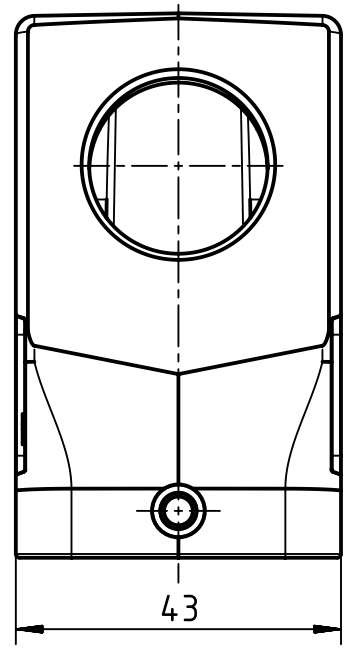

1 2 3 4 5 6

A

B

C

D

	All Dimensions in mm Original Size DIN A4		Scale 1:1	Free size tol.		Ref.
						Sub.
	All rights reserved		Created by SPRENB	Inspected by GERB	Standardisation TIEMANNA	Date 2018-12-05
	Department EL PD		Title Han M Hood Side Entry HC 2 Pegs M25			State Final Release
HARTING Electric GmbH & Co. KG D-32339 Espelkamp			Type TB	Number 19 37 006 0546		Doc-Key / ECM-Nr. 100125964/UGD/006/F 500000143686
					Rev. F	Page 1/1