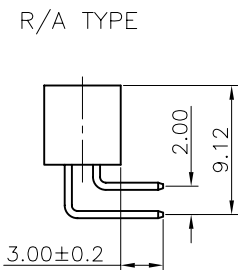

REV.	DESCRIPTION	DRAWN	CHECKED	APPROVED
A	NEW RELEASE	LJH 04/27/05'		

NOTES:

- MATERIAL
  - INSULATOR:THERMOPLASTIC(UL 94V-0).
  - CONTACT: COPPER ALLOY.
- SPECIFICATION
  - TEMPERATURE:-40°C~+105°C.
  - CONTACT RESISTANCE:20mΩ max.(initial).
  - INSULATION RESISTANCE:1000MΩ min.
  - DIELECTRIC WITHSTANDING VOLTAGE:AC 500V PER MINUTE.

- PART NUMBER: DS1014
- PRODUCT NUMBER CODE:

Tel: 86-574-63508787  
Fax: 86-574-63510817

GENERAL TOLERANCE	ANGLE TOLERANCE	PROJECTION	UNIT	TITLE	BOX HEADER PITCH 2.00mm
X. ±0.60	X. ±5°	mm	mm		
.X ±0.38	.X ±3°			SHEET SIZE	A4
.XX ±0.25	.XX ±2°			SERIES	DS1014 SERIES
DRAWING TYPE	CUSTOMER	晨翔电子有限公司 CONNFLY CONNFLY ELECTRONIC CO. LTD			
SCALE	1:1				
DRAWING NO.	C-DS1014-XXXX				

REV.	DESCRIPTION	DRAWN	CHECKED	APPROVED
A	NEW RELEASE	YCH 09/11/23'	~	

- NOTES:
- MATERIAL
    - INSULATOR: THERMOPLASTIC (UL 94V-0).
    - CONTACT: COPPER ALLOY.
  - SPECIFICATION
    - TEMPERATURE: -40°C ~ +105°C.
    - CONTACT RESISTANCE: 20mΩ max. (initial).
    - INSULATION RESISTANCE: 1000MΩ min.
    - DIELECTRIC WITHSTANDING VOLTAGE: AC 500V PER MINUTE.
  - PART NUMBER: DS1014
  - PRODUCT NUMBER CODE:
 

GENERAL TOLERANCE	ANGLE TOLERANCE	PROJECTION	TITLE
X. ±0.60	X. ±5°	UNITS mm	BOX HEADER PITCH 2.00mm SMT TYPE
.X ±0.38	.X ±3°	SHEET SIZE A4	SERIES DS1014 SERIES
.XX ±0.25	.XX ±2°		
DRAWING TYPE	CUSTOMER	<b>CONNFLY 晨翔电子有限公司</b> <b>CONNFLY ELECTRONIC CO. LTD</b>	
SCALE	1:1 SHEET 1 OF 1		
DRAWING NO.	C-DS1014-XMXXXX		