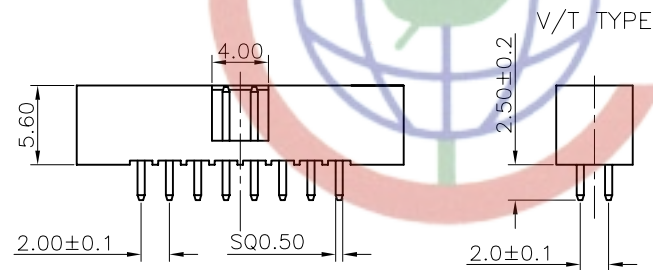

REV.	DESCRIPTION	DRAWN	CHECKED	APPROVED
A	NEW RELEASE	LJH 04/27/05'		

NOTES:

- MATERIAL
  - INSULATOR:THERMOPLASTIC(UL 94V-0).
  - CONTACT: COPPER ALLOY.
- SPECIFICATION
  - TEMPERATURE:-40°C~+105°C.
  - CONTACT RESISTANCE:20mΩ max.(initial).
  - INSULATION RESISTANCE:1000MΩ min.
  - DIELECTRIC WITHSTANDING VOLTAGE:AC 500V PER MINUTE.

- PART NUMBER: DS1014
- PRODUCT NUMBER CODE:

Tel: 86-574-63508787  
Fax: 86-574-63510817

GENERAL TOLERANCE	ANGLE TOLERANCE	PROJECTION	UNIT	TITLE	BOX HEADER PITCH 2.00mm
X. ±0.60	X. ±5°	mm	mm		
.X ±0.38	.X ±3°			SHEET SIZE	A4
.XX ±0.25	.XX ±2°			SERIES	DS1014 SERIES
DRAWING TYPE	CUSTOMER	晨翔电子有限公司 CONNFLY CONNFLY ELECTRONIC CO. LTD			
SCALE	1:1				
DRAWING NO.	C-DS1014-XXXX				

REV.	DESCRIPTION	DRAWN	CHECKED	APPROVED
A	NEW RELEASE	YCH 09/11/23'	~	

- NOTES:
- MATERIAL
    - INSULATOR: THERMOPLASTIC (UL 94V-0).
    - CONTACT: COPPER ALLOY.
  - SPECIFICATION
    - TEMPERATURE: -40°C ~ +105°C.
    - CONTACT RESISTANCE: 20mΩ max. (initial).
    - INSULATION RESISTANCE: 1000MΩ min.
    - DIELECTRIC WITHSTANDING VOLTAGE: AC 500V PER MINUTE.
  - PART NUMBER: DS1014
  - PRODUCT NUMBER CODE:
 

DS1014- X X X X X X

    - PACKING TYPE: T: TRAY, R: TAPE ON REEL, B: TUBE
    - PICK UP SUPPORT: S: W/ PICK UP, X: W/O PICK UP
    - HOUSING COLOR: B: BLACK, W: WHITE, L: BLUE, A: GRAY
    - CONTACT PLATING: F1: FULL GOLD FLASH
    - MOUNTING TYPE: M: SMT TYPE
    - No. OF CONTACTS: 08 10 12 14 16 20 26, 30 34 40 50 60 64
    - SERIES No.: DS1014