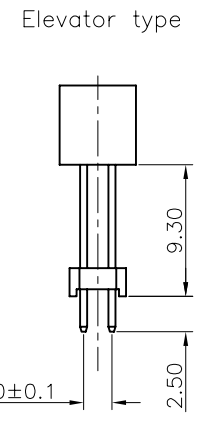

REV.	DESCRIPTION	DRAWN	CHECKED	APPROVED
A	NEW RELEASE	LJH 04/27/05'		

NOTES:

- MATERIAL
  - INSULATOR:THERMOPLASTIC(UL 94V-0).
  - CONTACT: COPPER ALLOY.
- SPECIFICATION
  - TEMPERATURE:-40°C~+105°C.
  - CONTACT RESISTANCE:20mΩ max.(initial).
  - INSULATION RESISTANCE:1000MΩ min.
  - DIELECTRIC WITHSTANDING VOLTAGE:AC 500V PER MINUTE.

- PART NUMBER: DS1014
- PRODUCT NUMBER CODE:

Tel: 86-574-63508787  
Fax: 86-574-63510817

GENERAL TOLERANCE	ANGLE TOLERANCE	PROJECTION	UNIT	TITLE	BOX HEADER PITCH 2.00mm
X. ±0.60	X. ±5°	mm	mm		
.X ±0.38	.X ±3°			SHEET SIZE	A4
.XX ±0.25	.XX ±2°			SERIES	DS1014 SERIES
DRAWING TYPE	CUSTOMER	晨翔电子有限公司 CONNFLY CONNFLY ELECTRONIC CO. LTD			
SCALE	1:1				
DRAWING NO.	C-DS1014-XXXX				

REV.	DESCRIPTION	DRAWN	CHECKED	APPROVED
A	NEW RELEASE	YCH 09/11/23'	~	

- NOTES:
- MATERIAL
    - INSULATOR: THERMOPLASTIC (UL 94V-0).
    - CONTACT: COPPER ALLOY.
  - SPECIFICATION
    - TEMPERATURE: -40°C ~ +105°C.
    - CONTACT RESISTANCE: 20mΩ max. (initial).
    - INSULATION RESISTANCE: 1000MΩ min.
    - DIELECTRIC WITHSTANDING VOLTAGE: AC 500V PER MINUTE.
  - PART NUMBER: DS1014
  - PRODUCT NUMBER CODE:
 

GENERAL TOLERANCE	ANGLE TOLERANCE	PROJECTION	TITLE
X. ±0.60	X. ±5°	UNITS mm	BOX HEADER PITCH 2.00mm SMT TYPE
.X ±0.38	.X ±3°	SHEET SIZE A4	SERIES DS1014 SERIES
.XX ±0.25	.XX ±2°		
DRAWING TYPE	CUSTOMER	<b>CONNFLY 晨翔电子有限公司</b> <b>CONNFLY ELECTRONIC CO. LTD</b>	
SCALE	1:1 SHEET 1 OF 1		
DRAWING NO.	C-DS1014-XMXXXX		