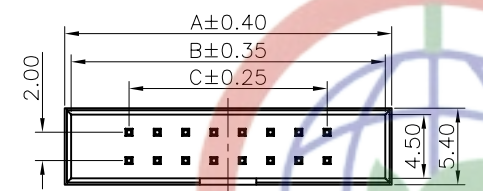

REV.	DESCRIPTION	DRAWN	CHECKED	APPROVED
A	NEW RELEASE	LJH 04/27/05'		

NOTES:

- MATERIAL
  - INSULATOR:THERMOPLASTIC(UL 94V-0).
  - CONTACT: COPPER ALLOY.
- SPECIFICATION
  - TEMPERATURE:-40°C~+105°C.
  - CONTACT RESISTANCE:20mΩ max.(initial).
  - INSULATION RESISTANCE:1000MΩ min.
  - DIELECTRIC WITHSTANDING VOLTAGE:AC 500V PER MINUTE.

- PART NUMBER: DS1014
- PRODUCT NUMBER CODE:

Tel: 86-574-63508787  
Fax: 86-574-63510817

GENERAL TOLERANCE	ANGLE TOLERANCE	PROJECTION	UNIT	TITLE	BOX HEADER PITCH 2.00mm
X. ±0.60	X. ±5°	mm	mm		
.X ±0.38	.X ±3°			SHEET SIZE	A4
.XX ±0.25	.XX ±2°			SERIES	DS1014 SERIES
DRAWING TYPE	CUSTOMER	晨翔电子有限公司 CONNFLY CONNFLY ELECTRONIC CO. LTD			
SCALE	1:1				
DRAWING NO.	C-DS1014-XXXX				

REV.	DESCRIPTION	DRAWN	CHECKED	APPROVED
A	NEW RELEASE	YCH 09/11/23'	~	

- NOTES:
- MATERIAL
    - INSULATOR: THERMOPLASTIC (UL 94V-0).
    - CONTACT: COPPER ALLOY.
  - SPECIFICATION
    - TEMPERATURE: -40°C ~ +105°C.
    - CONTACT RESISTANCE: 20mΩ max. (initial).
    - INSULATION RESISTANCE: 1000MΩ min.
    - DIELECTRIC WITHSTANDING VOLTAGE: AC 500V PER MINUTE.
  - PART NUMBER: DS1014
  - PRODUCT NUMBER CODE:
 

GENERAL TOLERANCE	ANGLE TOLERANCE	PROJECTION	TITLE
X. ±0.60	X. ±5°	UNITS mm	BOX HEADER PITCH 2.00mm SMT TYPE
.X ±0.38	.X ±3°	SHEET SIZE A4	SERIES DS1014 SERIES
.XX ±0.25	.XX ±2°		
DRAWING TYPE	CUSTOMER	<b>CONNFLY 晨翔电子有限公司</b> <b>CONNFLY ELECTRONIC CO. LTD</b>	
SCALE	1:1 SHEET 1 OF 1		
DRAWING NO.	C-DS1014-XMXXXX		