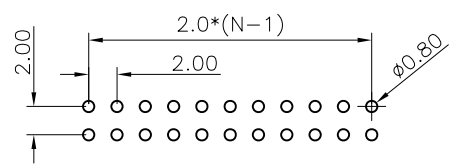

REV.	DESCRIPTION	DRAWN	CHECKED	APPROVED
A	NEW RELEASE	LJH 04/27/05'		

NOTES:

- MATERIAL
  - INSULATOR:THERMOPLASTIC(UL 94V-0).
  - CONTACT: COPPER ALLOY.
- SPECIFICATION
  - TEMPERATURE:-40°C~+105°C.
  - CONTACT RESISTANCE:20mΩ max.(initial).
  - INSULATION RESISTANCE:1000MΩ min.
  - DIELECTRIC WITHSTANDING VOLTAGE:AC 500V PER MINUTE.

- PART NUMBER: DS1014
- PRODUCT NUMBER CODE:

Tel: 86-574-63508787  
Fax: 86-574-63510817

GENERAL TOLERANCE	ANGLE TOLERANCE	PROJECTION	UNIT	TITLE	BOX HEADER PITCH 2.00mm
X. ±0.60	X. ±5°	mm	mm		
.X ±0.38	.X ±3°			SHEET SIZE	A4
.XX ±0.25	.XX ±2°			SERIES	DS1014 SERIES
DRAWING TYPE	CUSTOMER	晨翔电子有限公司 CONNFLY CONNFLY ELECTRONIC CO. LTD			
SCALE	1:1				
DRAWING NO.	C-DS1014-XXXX				

REV.	DESCRIPTION	DRAWN	CHECKED	APPROVED
A	NEW RELEASE	YCH 09/11/23'	~	

- NOTES:
- MATERIAL
    - INSULATOR: THERMOPLASTIC (UL 94V-0).
    - CONTACT: COPPER ALLOY.
  - SPECIFICATION
    - TEMPERATURE: -40°C ~ +105°C.
    - CONTACT RESISTANCE: 20mΩ max. (initial).
    - INSULATION RESISTANCE: 1000MΩ min.
    - DIELECTRIC WITHSTANDING VOLTAGE: AC 500V PER MINUTE.
  - PART NUMBER: DS1014
  - PRODUCT NUMBER CODE:
 

DS1014- X X X X X X

    - PACKING TYPE: T: TRAY, R: TAPE ON REEL, B: TUBE
    - PICK UP SUPPORT: S: W/ PICK UP, X: W/O PICK UP
    - HOUSING COLOR: B: BLACK, W: WHITE, L: BLUE, A: GRAY
    - CONTACT PLATING: F1: FULL GOLD FLASH
    - MOUNTING TYPE: M: SMT TYPE
    - No. OF CONTACTS: 08 10 12 14 16 20 26, 30 34 40 50 60 64
    - SERIES No.: DS1014