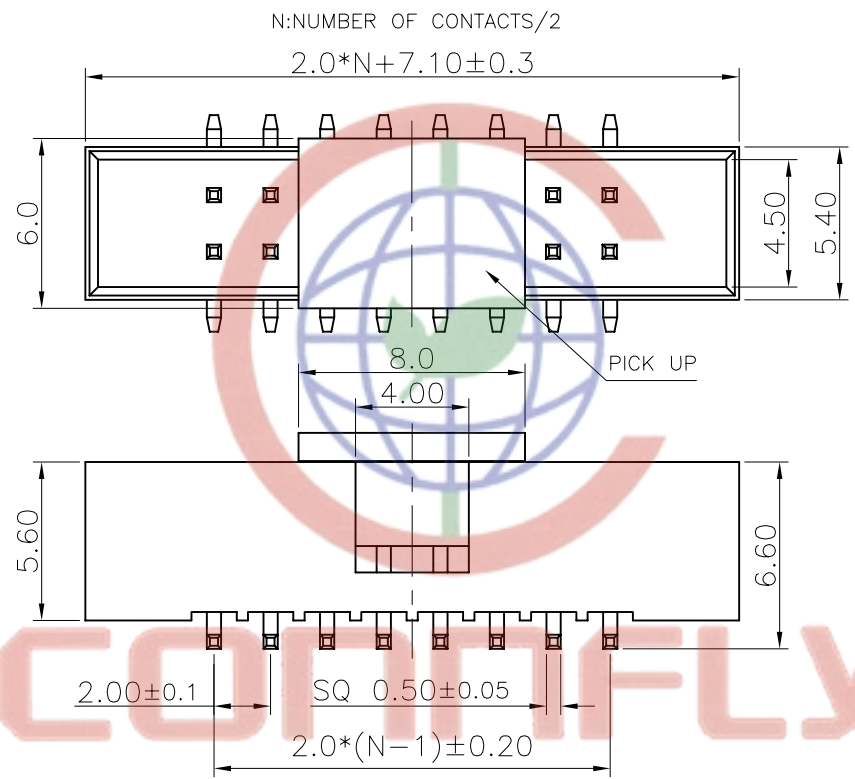

REV.	DESCRIPTION	DRAWN	CHECKED	APPROVED
A	NEW RELEASE	YCH 09/11/23'	~	

1. NOTES:
1. MATERIAL
     1. INSULATOR: THERMOPLASTIC (UL 94V-0).
     2. CONTACT: COPPER ALLOY.
  2. SPECIFICATION
     1. TEMPERATURE: -40°C ~ +105°C.
     2. CONTACT RESISTANCE: 20mΩ max. (initial).
     3. INSULATION RESISTANCE: 1000MΩ min.
     4. DIELECTRIC WITHSTANDING VOLTAGE: AC 500V PER MINUTE.
  3. PART NUMBER: DS1014
  4. PRODUCT NUMBER CODE:

     DS1014- X X X X X X

     - PACKING TYPE: T: TRAY, R: TAPE ON REEL, B: TUBE
     - PICK UP SUPPORT: S: W/ PICK UP, X: W/O PICK UP
     - HOUSING COLOR: B: BLACK, W: WHITE, L: BLUE, A: GRAY
     - CONTACT PLATING: F1: FULL GOLD FLASH
     - MOUNTING TYPE: M: SMT TYPE
     - No. OF CONTACTS: 08 10 12 14 16 20 26, 30 34 40 50 60 64
     - SERIES No.: DS1014