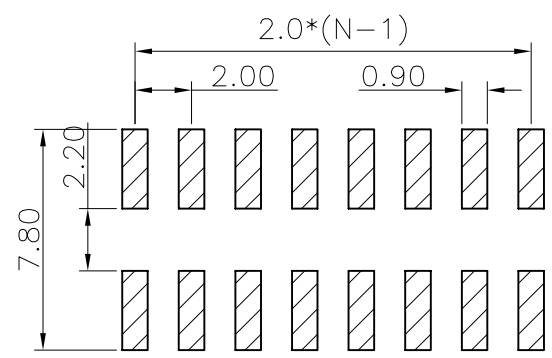

REV.	DESCRIPTION	DRAWN	CHECKED	APPROVED
A	NEW RELEASE	LJH 04/27/05'		

NOTES:

- MATERIAL
  - INSULATOR:THERMOPLASTIC(UL 94V-0).
  - CONTACT: COPPER ALLOY.
- SPECIFICATION
  - TEMPERATURE:-40°C~+105°C.
  - CONTACT RESISTANCE:20mΩ max.(initial).
  - INSULATION RESISTANCE:1000MΩ min.
  - DIELECTRIC WITHSTANDING VOLTAGE:AC 500V PER MINUTE.

- PART NUMBER: DS1014
- PRODUCT NUMBER CODE:

Tel: 86-574-63508787  
Fax: 86-574-63510817

GENERAL TOLERANCE	ANGLE TOLERANCE	PROJECTION	UNIT	TITLE	BOX HEADER PITCH 2.00mm
X. ±0.60	X. ±5°	mm	mm		
.X ±0.38	.X ±3°			SHEET SIZE	A4
.XX ±0.25	.XX ±2°			SERIES	DS1014 SERIES
DRAWING TYPE	CUSTOMER	晨翔电子有限公司 CONNFLY CONNFLY ELECTRONIC CO. LTD			
SCALE	1:1				
DRAWING NO.	C-DS1014-XXXX				

REV.	DESCRIPTION	DRAWN	CHECKED	APPROVED
A	NEW RELEASE	YCH 09/11/23'	~	

- NOTES:
- MATERIAL
    - INSULATOR: THERMOPLASTIC (UL 94V-0).
    - CONTACT: COPPER ALLOY.
  - SPECIFICATION
    - TEMPERATURE: -40°C ~ +105°C.
    - CONTACT RESISTANCE: 20mΩ max. (initial).
    - INSULATION RESISTANCE: 1000MΩ min.
    - DIELECTRIC WITHSTANDING VOLTAGE: AC 500V PER MINUTE.
  - PART NUMBER: DS1014
  - PRODUCT NUMBER CODE:
 

GENERAL TOLERANCE	ANGLE TOLERANCE	PROJECTION	TITLE
X. ±0.60	X. ±5°	UNITS mm	BOX HEADER PITCH 2.00mm SMT TYPE
.X ±0.38	.X ±3°	SHEET SIZE A4	SERIES DS1014 SERIES
.XX ±0.25	.XX ±2°		
DRAWING TYPE	CUSTOMER	<b>CONNFLY 晨翔电子有限公司</b> <b>CONNFLY ELECTRONIC CO. LTD</b>	
SCALE	1:1 SHEET 1 OF 1		
DRAWING NO.	C-DS1014-XMXXXX		