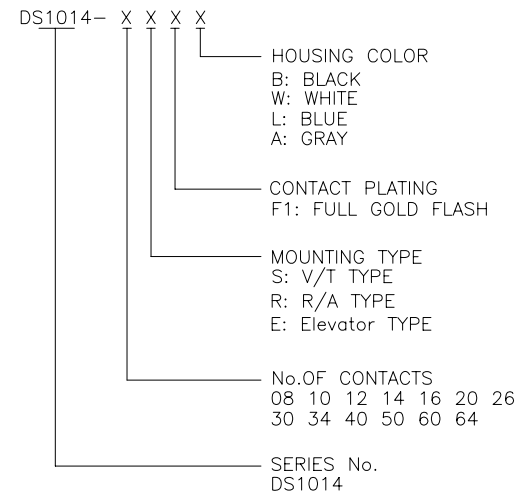

REV.	DESCRIPTION	DRAWN	CHECKED	APPROVED
A	NEW RELEASE	LJH 04/27/05'		

NOTES:

- MATERIAL
  - INSULATOR:THERMOPLASTIC(UL 94V-0).
  - CONTACT: COPPER ALLOY.
- SPECIFICATION
  - TEMPERATURE:-40°C~+105°C.
  - CONTACT RESISTANCE:20mΩ max.(initial).
  - INSULATION RESISTANCE:1000MΩ min.
  - DIELECTRIC WITHSTANDING VOLTAGE:AC 500V PER MINUTE.

- PART NUMBER: DS1014
- PRODUCT NUMBER CODE:

Tel: 86-574-63508787  
Fax: 86-574-63510817

GENERAL TOLERANCE	ANGLE TOLERANCE	PROJECTION	UNIT	TITLE	BOX HEADER PITCH 2.00mm
X. ±0.60	X. ±5°	mm	mm		
.X ±0.38	.X ±3°			SHEET SIZE	A4
.XX ±0.25	.XX ±2°			SERIES	DS1014 SERIES
DRAWING TYPE	CUSTOMER	晨翔电子有限公司 CONNFLY CONNFLY ELECTRONIC CO. LTD			
SCALE	1:1				
DRAWING NO.	C-DS1014-XXXX				

DS1014- X X X X X X

    - PACKING TYPE: T: TRAY, R: TAPE ON REEL, B: TUBE
    - PICK UP SUPPORT: S: W/ PICK UP, X: W/O PICK UP
    - HOUSING COLOR: B: BLACK, W: WHITE, L: BLUE, A: GRAY
    - CONTACT PLATING: F1: FULL GOLD FLASH
    - MOUNTING TYPE: M: SMT TYPE
    - No. OF CONTACTS: 08 10 12 14 16 20 26, 30 34 40 50 60 64
    - SERIES No.: DS1014

GENERAL TOLERANCE	ANGLE TOLERANCE	PROJECTION	TITLE
X. ±0.60	X. ±5°	UNITS mm	BOX HEADER PITCH 2.00mm SMT TYPE
.X ±0.38	.X ±3°	SHEET SIZE A4	SERIES DS1014 SERIES
.XX ±0.25	.XX ±2°		
DRAWING TYPE	CUSTOMER	<b>CONNFLY 晨翔电子有限公司</b> <b>CONNFLY ELECTRONIC CO. LTD</b>	
SCALE	1:1 SHEET 1 OF 1		
DRAWING NO.	C-DS1014-XMXXXX		