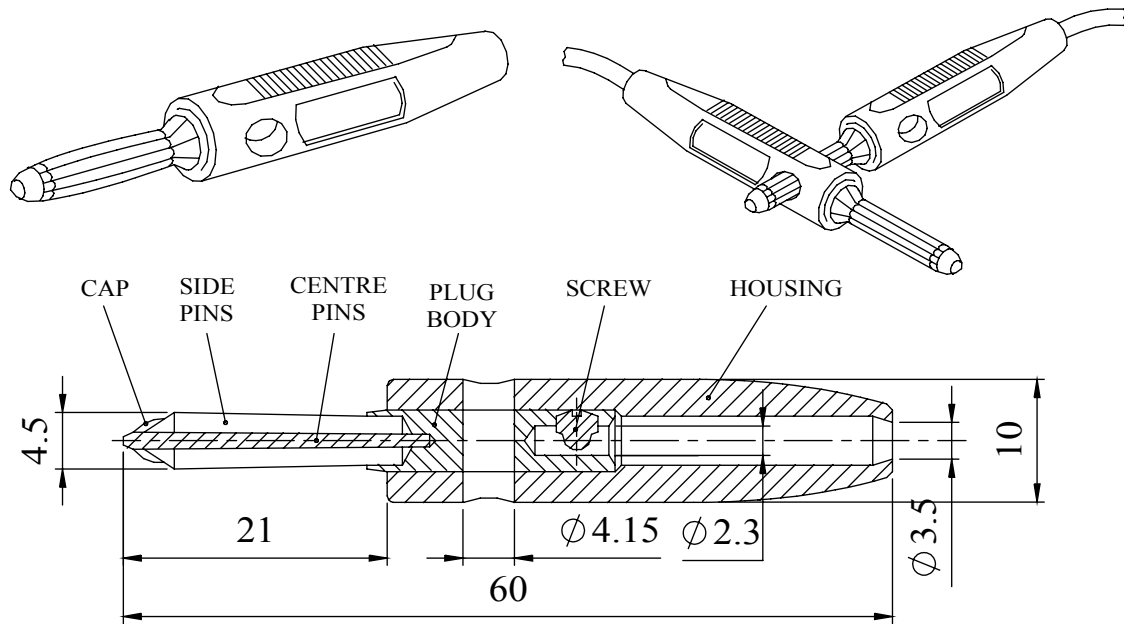

This side stackable plug has a screw connection for the lead wire and a push-on pliable PVC moulding. The conductor and outside diameter cable entry sizes are designed to suit PVC or silicone rubber flexible test cables up to 2,5mm².

MATERIAL

CAP : Brass
SIDE PINS : Brass
CENTRE PIN : Brass
PLUG BODY : Brass
HOUSING : PVC 36/20(000-050-0000)
SCREW : Brass, M3,5x0,6

RATING : 16 Amps
RATED VOLTAGE: 50V

Dimensions

COLOUR	ORDER CODE
BLACK	555-0100
BLUE	555-0200
BROWN	555-0300
GREEN	555-0400
RED	555-0500
WHITE	555-0600
YELLOW	555-0700

BUNCH PIN SIDE STACKABLE PLUG

Tel No. +44(0)1724 273200 Website www.dem-uk.com

PROPRIETARY AND CONFIDENTIAL
THE INFORMATION CONTAINED IN THIS DRAWING IS THE SOLE PROPERTY OF
ALPHA 3 MANUFACTURING.
ANY REPRODUCTION IN PART OR AS A WHOLE WITHOUT THE WRITTEN PERMISSION OF
ALPHA 3 MANUFACTURING IS PROHIBITED.

UNLESS OTHERWISE SPECIFIED:
DIMENSIONS ARE IN MILLIMETRES
LINEAR TOLERANCE:
NO DECIMAL PLACES ±0.5mm
1 DECIMAL PLACE ±0.25mm
2 DECIMAL PLACES ±0.125mm
ANGULAR TOLERANCE: ±1°

FINISH

SEE NOTE

DEBURR AND BREAK
SHARP EDGES

DRAWN BY

SPB

TITLE GENERAL SPECIFICATION

555 SERIES

BUNCH PIN SIDE STACKABLE PLUG

APPROVED BY

WC

THIRD ANGLE PROJECTION

SHEET 1 OF 1

DRAWING NO.

555 SERIES

ISSUE

06

Release