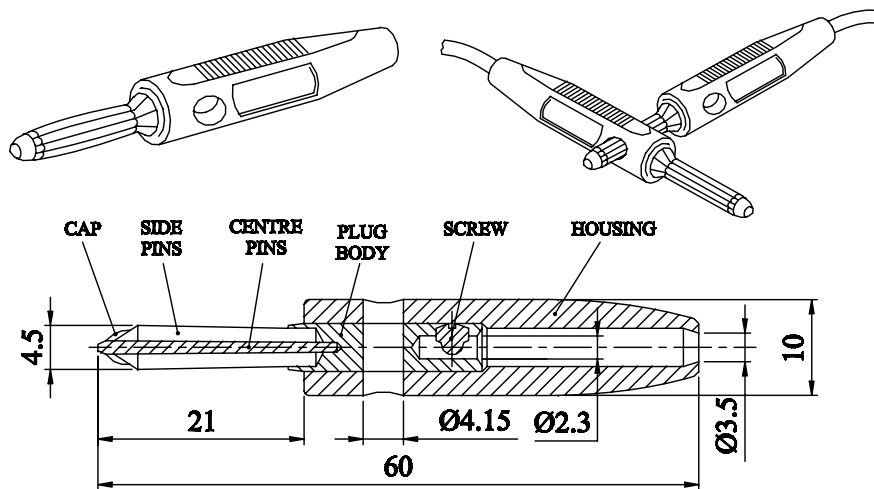

This side stackable plug has a screw connection for the lead wire and a push-on pliable PVC moulding. The conductor and outside diameter cable entry sizes are designed to suit PVC or silicone rubber flexible test cables up to 2,5mm<sup>2</sup>.

MATERIAL	
CAP	: Brass
SIDE PINS	: Brass
CENTRE PIN	: Brass
PLUG BODY	: Brass
HOUSING	: PVC C21/55
SCREW	: Brass, M3,5x0,6
RATING	: 20 Amps

### Dimensions

COLOUR	ORDER CODE
BLACK	555-0100
BLUE	555-0200
BROWN	555-0300
GREEN	555-0400
RED	555-0500
WHITE	555-0600
YELLOW	555-0700

CONVERTED FROM PS0403 ISS4 (12.12.95) IN JAN 2003

DrgNo 555 SERIES

TITLE BUNCH PIN SIDE STACKABLE PLUG

ALL DIMENSIONS IN MM  
ANGLES IN DECIMAL DEGREES

ISSUE  
4

GENERAL SPECIFICATION  
FOR 555 SERIES

CUSTOMER

FILTER REF

Aprvd Date 15/10/03

Aprvd By MC

Drwn by BS