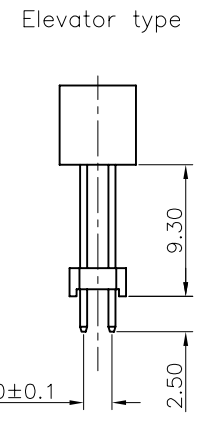

REV.	DESCRIPTION	DRAWN	CHECKED	APPROVED
A	NEW RELEASE	LJH 04/27/05'		

NOTES:

- MATERIAL
  - INSULATOR:THERMOPLASTIC(UL 94V-0).
  - CONTACT: COPPER ALLOY.
- SPECIFICATION
  - TEMPERATURE:-40°C~+105°C.
  - CONTACT RESISTANCE:20mΩ max.(initial).
  - INSULATION RESISTANCE:1000MΩ min.
  - DIELECTRIC WITHSTANDING VOLTAGE:AC 500V PER MINUTE.

- PART NUMBER: DS1014
- PRODUCT NUMBER CODE:

Tel: 86-574-63508787  
 Fax: 86-574-63510817

GENERAL TOLERANCE	ANGLE TOLERANCE	PROJECTION	UNIT	TITLE	BOX HEADER PITCH 2.00mm
X. ±0.60	X. ±5°	mm	mm		
.X ±0.38	.X ±3°			SHEET SIZE	A4
.XX ±0.25	.XX ±2°			SERIES	DS1014 SERIES
DRAWING TYPE	CUSTOMER	晨翔电子有限公司 <b>CONNFLY CONNFLY ELECTRONIC CO. LTD</b>			
SCALE	1:1				
DRAWING NO.	C-DS1014-XXXX				

REV.	DESCRIPTION	DRAWN	CHECKED	APPROVED
A	NEW RELEASE	YCH 09/11/23'	~	

NOTES:

- MATERIAL
  - INSULATOR: THERMOPLASTIC (UL 94V-0).
  - CONTACT: COPPER ALLOY.
- SPECIFICATION
  - TEMPERATURE: -40°C ~ +105°C.
  - CONTACT RESISTANCE: 20mΩ max. (initial).
  - INSULATION RESISTANCE: 1000MΩ min.
  - DIELECTRIC WITHSTANDING VOLTAGE: AC 500V PER MINUTE.
- PART NUMBER: DS1014
- PRODUCT NUMBER CODE:
 

GENERAL TOLERANCE	ANGLE TOLERANCE	PROJECTION	TITLE
X. ±0.60	X. ±5°	UNITS mm	BOX HEADER PITCH 2.00mm SMT TYPE
.X ±0.38	.X ±3°	SHEET SIZE A4	SERIES DS1014 SERIES
.XX ±0.25	.XX ±2°	DRAWING TYPE CUSTOMER	
SCALE 1:1		SHEET 1 OF 1	
DRAWING NO. C-DS1014-XMXXXX		 <b>農翔电子有限公司</b> <b>CONNFLY CONNFLY ELECTRONIC CO. LTD</b>	