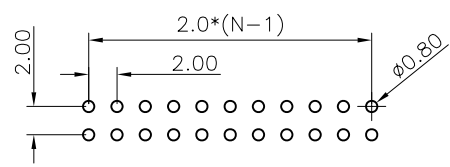

REV.	DESCRIPTION	DRAWN	CHECKED	APPROVED
A	NEW RELEASE	LJH 04/27/05'		

NOTES:

- MATERIAL
  - INSULATOR:THERMOPLASTIC(UL 94V-0).
  - CONTACT: COPPER ALLOY.
- SPECIFICATION
  - TEMPERATURE:-40°C~+105°C.
  - CONTACT RESISTANCE:20mΩ max.(initial).
  - INSULATION RESISTANCE:1000MΩ min.
  - DIELECTRIC WITHSTANDING VOLTAGE:AC 500V PER MINUTE.

- PART NUMBER: DS1014
- PRODUCT NUMBER CODE:

Tel: 86-574-63508787  
 Fax: 86-574-63510817

GENERAL TOLERANCE	ANGLE TOLERANCE	PROJECTION	UNIT	TITLE	BOX HEADER PITCH 2.00mm
X. ±0.60	X. ±5°	mm	mm		
.X ±0.38	.X ±3°			SHEET SIZE	A4
.XX ±0.25	.XX ±2°			SERIES	DS1014 SERIES
DRAWING TYPE	CUSTOMER	晨翔电子有限公司 <b>CONNFLY CONNFLY ELECTRONIC CO. LTD</b>			
SCALE	1:1				
DRAWING NO.	C-DS1014-XXXX				

REV.	DESCRIPTION	DRAWN	CHECKED	APPROVED
A	NEW RELEASE	YCH 09/11/23'	~	

NOTES:

- MATERIAL
  - INSULATOR: THERMOPLASTIC (UL 94V-0).
  - CONTACT: COPPER ALLOY.
- SPECIFICATION
  - TEMPERATURE: -40°C ~ +105°C.
  - CONTACT RESISTANCE: 20mΩ max. (initial).
  - INSULATION RESISTANCE: 1000MΩ min.
  - DIELECTRIC WITHSTANDING VOLTAGE: AC 500V PER MINUTE.
- PART NUMBER: DS1014
- PRODUCT NUMBER CODE:
 

DS1014- X X X X X X

  - PACKING TYPE: T: TRAY, R: TAPE ON REEL, B: TUBE
  - PICK UP SUPPORT: S: W/ PICK UP, X: W/O PICK UP
  - HOUSING COLOR: B: BLACK, W: WHITE, L: BLUE, A: GRAY
  - CONTACT PLATING: F1: FULL GOLD FLASH
  - MOUNTING TYPE: M: SMT TYPE
  - No. OF CONTACTS: 08 10 12 14 16 20 26 30 34 40 50 60 64
  - SERIES No.: DS1014