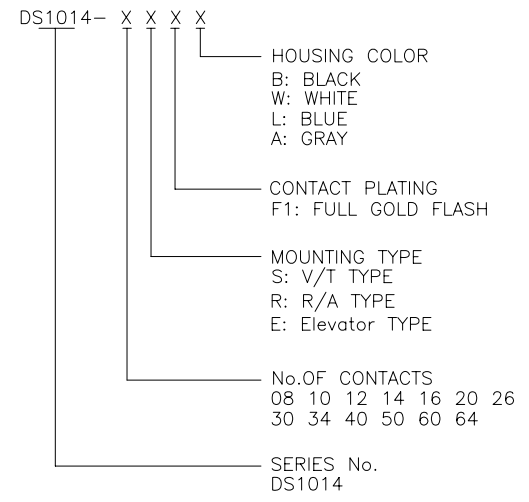

REV.	DESCRIPTION	DRAWN	CHECKED	APPROVED
A	NEW RELEASE	LJH 04/27/05'		

NOTES:

- MATERIAL
  - INSULATOR:THERMOPLASTIC(UL 94V-0).
  - CONTACT: COPPER ALLOY.
- SPECIFICATION
  - TEMPERATURE:-40°C~+105°C.
  - CONTACT RESISTANCE:20mΩ max.(initial).
  - INSULATION RESISTANCE:1000MΩ min.
  - DIELECTRIC WITHSTANDING VOLTAGE:AC 500V PER MINUTE.

- PART NUMBER: DS1014
- PRODUCT NUMBER CODE:

Tel: 86-574-63508787  
 Fax: 86-574-63510817

GENERAL TOLERANCE	ANGLE TOLERANCE	PROJECTION	UNIT	TITLE	BOX HEADER PITCH 2.00mm
X. ±0.60	X. ±5°	mm	mm		
.X ±0.38	.X ±3°			SHEET SIZE	A4
.XX ±0.25	.XX ±2°			SERIES	DS1014 SERIES
DRAWING TYPE	CUSTOMER	晨翔电子有限公司 <b>CONNFLY CONNFLY ELECTRONIC CO. LTD</b>			
SCALE	1:1				
DRAWING NO.	C-DS1014-XXXX				

DS1014- X X X X X X

  - PACKING TYPE: T: TRAY, R: TAPE ON REEL, B: TUBE
  - PICK UP SUPPORT: S: W/ PICK UP, X: W/O PICK UP
  - HOUSING COLOR: B: BLACK, W: WHITE, L: BLUE, A: GRAY
  - CONTACT PLATING: F1: FULL GOLD FLASH
  - MOUNTING TYPE: M: SMT TYPE
  - No. OF CONTACTS: 08 10 12 14 16 20 26 30 34 40 50 60 64
  - SERIES No.: DS1014

GENERAL TOLERANCE	ANGLE TOLERANCE	PROJECTION	TITLE
X. ±0.60	X. ±5°	UNITS mm	BOX HEADER PITCH 2.00mm SMT TYPE
.X ±0.38	.X ±3°	SHEET SIZE A4	SERIES DS1014 SERIES
.XX ±0.25	.XX ±2°	DRAWING TYPE CUSTOMER	
SCALE 1:1		SHEET 1 OF 1	
DRAWING NO. C-DS1014-XMXXXX		 <b>農翔电子有限公司</b> <b>CONNFLY CONNFLY ELECTRONIC CO. LTD</b>	