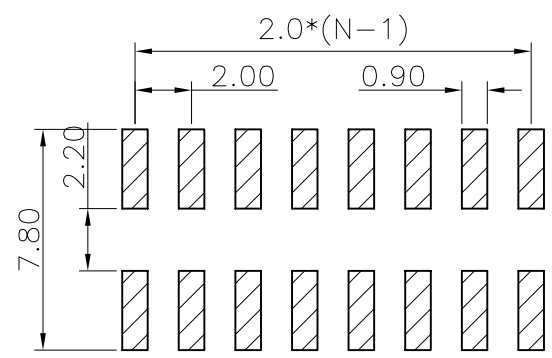

REV.	DESCRIPTION	DRAWN	CHECKED	APPROVED
A	NEW RELEASE	YCH 09/11/23'	~	

NOTES:

- MATERIAL
  - INSULATOR: THERMOPLASTIC (UL 94V-0).
  - CONTACT: COPPER ALLOY.
- SPECIFICATION
  - TEMPERATURE: -40°C ~ +105°C.
  - CONTACT RESISTANCE: 20mΩ max. (initial).
  - INSULATION RESISTANCE: 1000MΩ min.
  - DIELECTRIC WITHSTANDING VOLTAGE: AC 500V PER MINUTE.
- PART NUMBER: DS1014
- PRODUCT NUMBER CODE:
 

DS1014- X X X X X X

  - PACKING TYPE: T: TRAY, R: TAPE ON REEL, B: TUBE
  - PICK UP SUPPORT: S: W/ PICK UP, X: W/O PICK UP
  - HOUSING COLOR: B: BLACK, W: WHITE, L: BLUE, A: GRAY
  - CONTACT PLATING: F1: FULL GOLD FLASH
  - MOUNTING TYPE: M: SMT TYPE
  - No. OF CONTACTS: 08 10 12 14 16 20 26 30 34 40 50 60 64
  - SERIES No.: DS1014

GENERAL TOLERANCE	ANGLE TOLERANCE	PROJECTION	TITLE
X. ±0.60	X. ±5°	UNITS mm	BOX HEADER PITCH 2.00mm SMT TYPE
.X ±0.38	.X ±3°	SHEET SIZE A4	SERIES DS1014 SERIES
.XX ±0.25	.XX ±2°	DRAWING TYPE CUSTOMER	
SCALE 1:1		SHEET 1 OF 1	
DRAWING NO. C-DS1014-XMXXXX		 <b>農翔电子有限公司</b> <b>CONNFLY CONNFLY ELECTRONIC CO. LTD</b>	