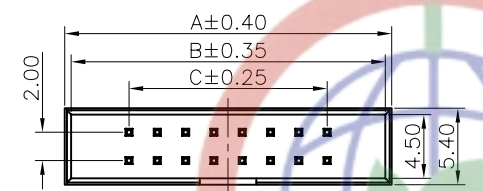

REV.	DESCRIPTION	DRAWN	CHECKED	APPROVED
A	NEW RELEASE	LJH 04/27/05'		

NOTES:

- MATERIAL
  - INSULATOR:THERMOPLASTIC(UL 94V-0).
  - CONTACT: COPPER ALLOY.
- SPECIFICATION
  - TEMPERATURE:-40°C~+105°C.
  - CONTACT RESISTANCE:20mΩ max.(initial).
  - INSULATION RESISTANCE:1000MΩ min.
  - DIELECTRIC WITHSTANDING VOLTAGE:AC 500V PER MINUTE.

- PART NUMBER: DS1014
- PRODUCT NUMBER CODE:

Tel: 86-574-63508787  
 Fax: 86-574-63510817

GENERAL TOLERANCE	ANGLE TOLERANCE	PROJECTION	UNIT	TITLE	BOX HEADER PITCH 2.00mm
X. ±0.60	X. ±5°	mm	mm		
.X ±0.38	.X ±3°			SHEET SIZE	A4
.XX ±0.25	.XX ±2°			SERIES	DS1014 SERIES
DRAWING TYPE	CUSTOMER	晨翔电子有限公司 <b>CONNFLY CONNFLY ELECTRONIC CO. LTD</b>			
SCALE	1:1				
DRAWING NO.	C-DS1014-XXXX				

REV.	DESCRIPTION	DRAWN	CHECKED	APPROVED
A	NEW RELEASE	YCH 09/11/23'	~	

NOTES:

- MATERIAL
  - INSULATOR: THERMOPLASTIC (UL 94V-0).
  - CONTACT: COPPER ALLOY.
- SPECIFICATION
  - TEMPERATURE: -40°C ~ +105°C.
  - CONTACT RESISTANCE: 20mΩ max. (initial).
  - INSULATION RESISTANCE: 1000MΩ min.
  - DIELECTRIC WITHSTANDING VOLTAGE: AC 500V PER MINUTE.
- PART NUMBER: DS1014
- PRODUCT NUMBER CODE:
 

GENERAL TOLERANCE	ANGLE TOLERANCE	PROJECTION	TITLE
X. ±0.60	X. ±5°	UNITS mm	BOX HEADER PITCH 2.00mm SMT TYPE
.X ±0.38	.X ±3°	SHEET SIZE A4	SERIES DS1014 SERIES
.XX ±0.25	.XX ±2°	DRAWING TYPE CUSTOMER	
SCALE 1:1		SHEET 1 OF 1	
DRAWING NO. C-DS1014-XMXXXX		 <b>農翔电子有限公司</b> <b>CONNFLY CONNFLY ELECTRONIC CO. LTD</b>	