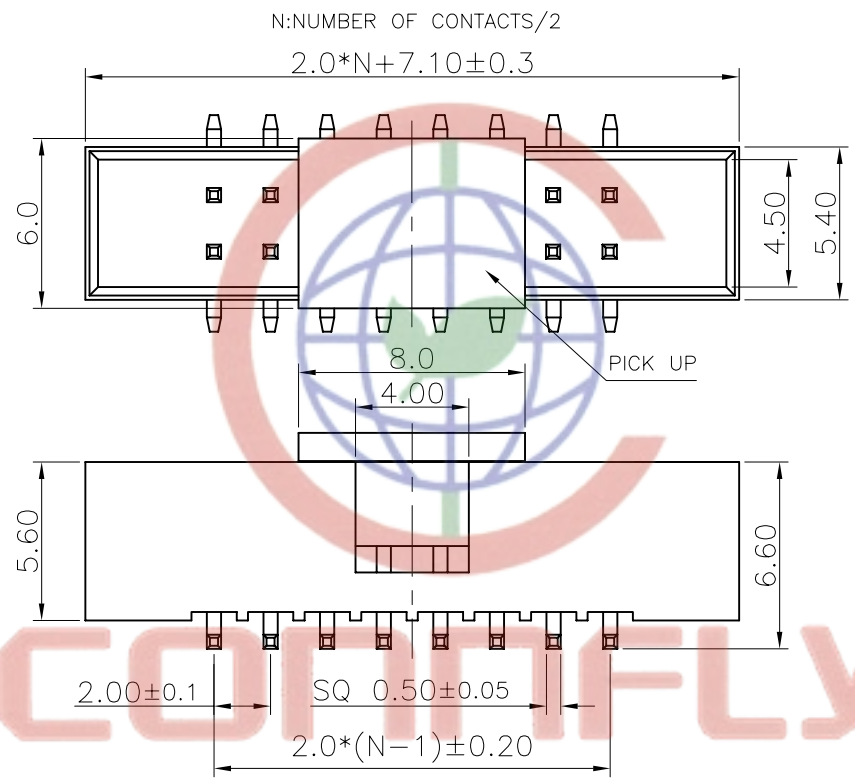

REV.	DESCRIPTION	DRAWN	CHECKED	APPROVED
A	NEW RELEASE	YCH 09/11/23'	~	

NOTES:

1. MATERIAL
   1. INSULATOR: THERMOPLASTIC (UL 94V-0).
   2. CONTACT: COPPER ALLOY.
2. SPECIFICATION
   1. TEMPERATURE: -40°C ~ +105°C.
   2. CONTACT RESISTANCE: 20mΩ max. (initial).
   3. INSULATION RESISTANCE: 1000MΩ min.
   4. DIELECTRIC WITHSTANDING VOLTAGE: AC 500V PER MINUTE.
3. PART NUMBER: DS1014
4. PRODUCT NUMBER CODE:

   DS1014- X X X X X X

   - PACKING TYPE: T: TRAY, R: TAPE ON REEL, B: TUBE
   - PICK UP SUPPORT: S: W/ PICK UP, X: W/O PICK UP
   - HOUSING COLOR: B: BLACK, W: WHITE, L: BLUE, A: GRAY
   - CONTACT PLATING: F1: FULL GOLD FLASH
   - MOUNTING TYPE: M: SMT TYPE
   - No. OF CONTACTS: 08 10 12 14 16 20 26 30 34 40 50 60 64
   - SERIES No.: DS1014