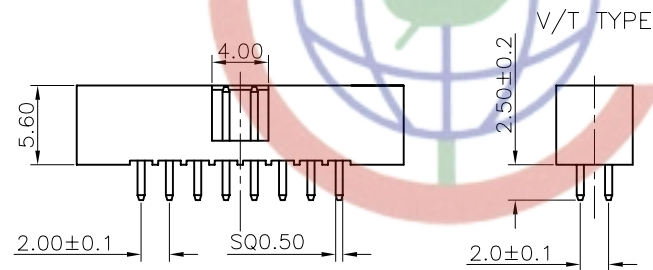

REV.	DESCRIPTION	DRAWN	CHECKED	APPROVED
A	NEW RELEASE	LJH 04/27/05'		

NOTES:

- MATERIAL
  - INSULATOR:THERMOPLASTIC(UL 94V-0).
  - CONTACT: COPPER ALLOY.
- SPECIFICATION
  - TEMPERATURE:-40°C~+105°C.
  - CONTACT RESISTANCE:20mΩ max.(initial).
  - INSULATION RESISTANCE:1000MΩ min.
  - DIELECTRIC WITHSTANDING VOLTAGE:AC 500V PER MINUTE.

- PART NUMBER: DS1014
- PRODUCT NUMBER CODE:

Tel: 86-574-63508787  
 Fax: 86-574-63510817

GENERAL TOLERANCE	ANGLE TOLERANCE	PROJECTION	UNIT	TITLE	BOX HEADER PITCH 2.00mm
X. ±0.60	X. ±5°	mm	mm		
.X ±0.38	.X ±3°			SHEET SIZE	A4
.XX ±0.25	.XX ±2°			SERIES	DS1014 SERIES
DRAWING TYPE	CUSTOMER	晨翔电子有限公司 <b>CONNFLY CONNFLY ELECTRONIC CO. LTD</b>			
SCALE	1:1				
DRAWING NO.	C-DS1014-XXXX				

REV.	DESCRIPTION	DRAWN	CHECKED	APPROVED
A	NEW RELEASE	YCH 09/11/23'	~	

NOTES:

- MATERIAL
  - INSULATOR: THERMOPLASTIC (UL 94V-0).
  - CONTACT: COPPER ALLOY.
- SPECIFICATION
  - TEMPERATURE: -40°C ~ +105°C.
  - CONTACT RESISTANCE: 20mΩ max. (initial).
  - INSULATION RESISTANCE: 1000MΩ min.
  - DIELECTRIC WITHSTANDING VOLTAGE: AC 500V PER MINUTE.
- PART NUMBER: DS1014
- PRODUCT NUMBER CODE:
 

DS1014- X X X X X X

  - PACKING TYPE: T: TRAY, R: TAPE ON REEL, B: TUBE
  - PICK UP SUPPORT: S: W/ PICK UP, X: W/O PICK UP
  - HOUSING COLOR: B: BLACK, W: WHITE, L: BLUE, A: GRAY
  - CONTACT PLATING: F1: FULL GOLD FLASH
  - MOUNTING TYPE: M: SMT TYPE
  - No. OF CONTACTS: 08 10 12 14 16 20 26 30 34 40 50 60 64
  - SERIES No.: DS1014