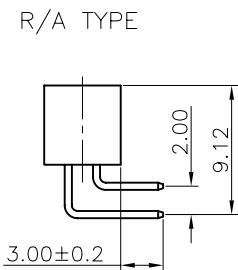

REV.	DESCRIPTION	DRAWN	CHECKED	APPROVED
A	NEW RELEASE	LJH 04/27/05'		

NOTES:

- MATERIAL
  - INSULATOR:THERMOPLASTIC(UL 94V-0).
  - CONTACT: COPPER ALLOY.
- SPECIFICATION
  - TEMPERATURE:-40°C~+105°C.
  - CONTACT RESISTANCE:20mΩ max.(initial).
  - INSULATION RESISTANCE:1000MΩ min.
  - DIELECTRIC WITHSTANDING VOLTAGE:AC 500V PER MINUTE.

- PART NUMBER: DS1014
- PRODUCT NUMBER CODE:

Tel: 86-574-63508787  
 Fax: 86-574-63510817

GENERAL TOLERANCE	ANGLE TOLERANCE	PROJECTION	UNIT	TITLE	BOX HEADER PITCH 2.00mm
X. ±0.60	X. ±5°	mm	mm		
.X ±0.38	.X ±3°			SHEET SIZE	A4
.XX ±0.25	.XX ±2°			SERIES	DS1014 SERIES
DRAWING TYPE	CUSTOMER	晨翔电子有限公司 <b>CONNFLY CONNFLY ELECTRONIC CO. LTD</b>			
SCALE	1:1				
DRAWING NO.	C-DS1014-XXXX				

REV.	DESCRIPTION	DRAWN	CHECKED	APPROVED
A	NEW RELEASE	YCH 09/11/23'	~	

NOTES:

- MATERIAL
  - INSULATOR: THERMOPLASTIC (UL 94V-0).
  - CONTACT: COPPER ALLOY.
- SPECIFICATION
  - TEMPERATURE: -40°C ~ +105°C.
  - CONTACT RESISTANCE: 20mΩ max. (initial).
  - INSULATION RESISTANCE: 1000MΩ min.
  - DIELECTRIC WITHSTANDING VOLTAGE: AC 500V PER MINUTE.
- PART NUMBER: DS1014
- PRODUCT NUMBER CODE:
 

GENERAL TOLERANCE	ANGLE TOLERANCE	PROJECTION	TITLE
X. ±0.60	X. ±5°	UNITS mm	BOX HEADER PITCH 2.00mm SMT TYPE
.X ±0.38	.X ±3°	SHEET SIZE A4	SERIES DS1014 SERIES
.XX ±0.25	.XX ±2°	DRAWING TYPE CUSTOMER	
SCALE 1:1		SHEET 1 OF 1	
DRAWING NO. C-DS1014-XMXXXX		 <b>農翔电子有限公司</b> <b>CONNFLY CONNFLY ELECTRONIC CO. LTD</b>	